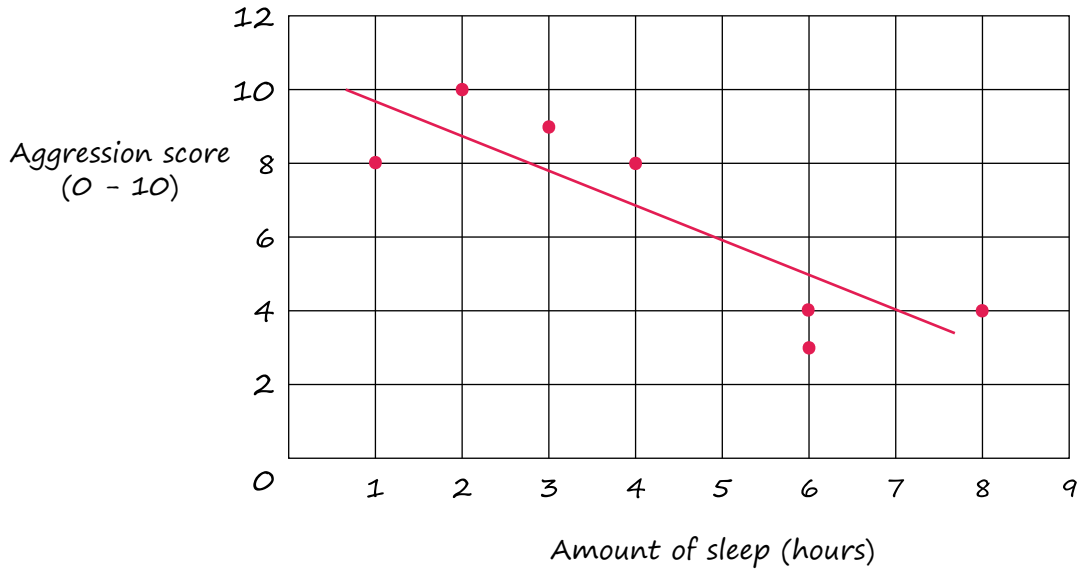

Worksheet 6: Presenting data answers

1

Relationship between Aggression and Sleep

2

Gender Difference in Time Spent Doodling

Gender	Time spent doodling (minutes)
Boys	15
Girls	19